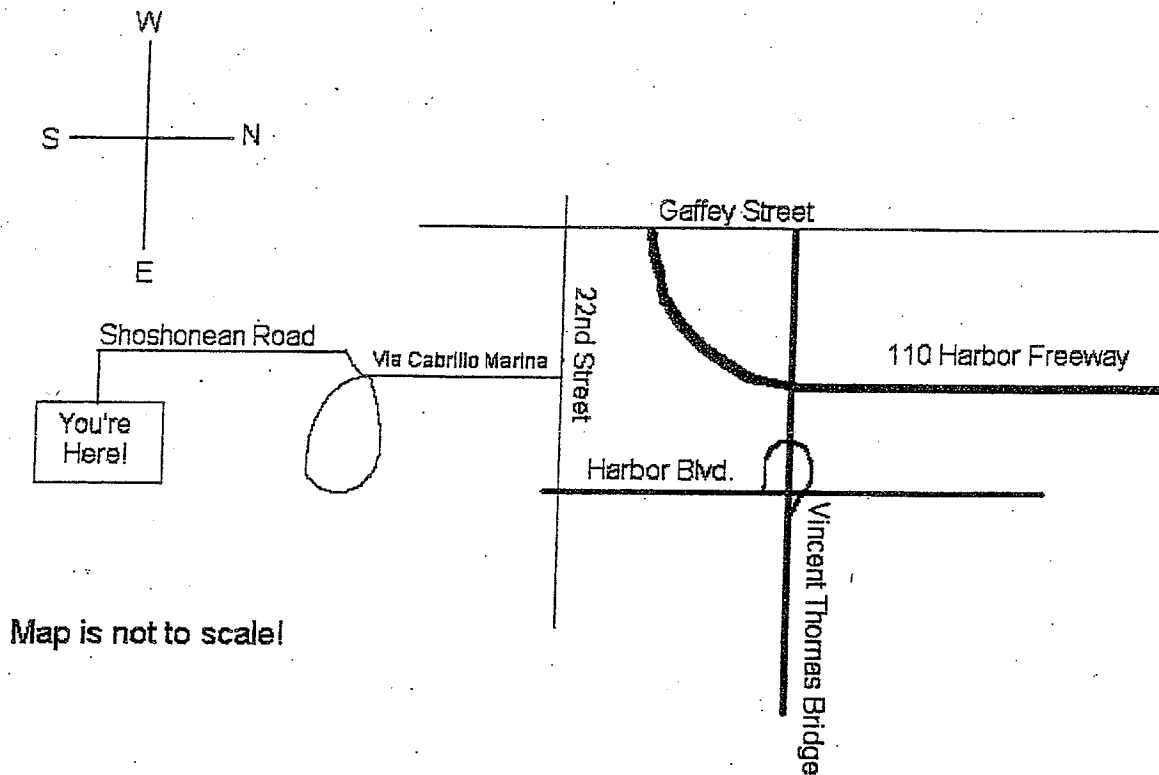

Cabrillo Beach Youth Waterfront Sports Center Driving Directions

Map is not to scale!

From the 110 Freeway (Harbor Freeway):

- Head south (toward the ocean) on the 110. It will dead-end at a signal. That signal is Gaffey.
- Left at Gaffey (dead end from the 110 Freeway)
- Left on 22nd Street (approx. 3-4 miles)
- Right on Via Cabrillo Marina
- Right on Shoshonean Road. It looks like you are going on a dead-end street but you aren't. Just keep going. You'll see the sign!

From Long Beach:

- Take the Vincent Thomas Bridge towards San Pedro.
- Take the Harbor Boulevard exit.
- Right on Harbor Boulevard.
- Right on 22nd Street.
- Left on Via Cabrillo Marina
- Right on Shoshonean Road. It looks like you are going on a dead-end street but you aren't. Just keep going. You'll see the sign!

3000 Shoshonean Road
San Pedro, CA 90731
(310) 831-1984

Cabrillo Beach Youth Waterfront Sports Center Driving Directions

From the 110 Freeway (Harbor Freeway):

- Head south (toward the ocean) on the 110. It will dead-end at a signal. That signal is Gaffey.
- Left at Gaffey (dead end from the 110 Freeway)
- Left on 22nd Street (approx. 3-4 miles)
- Right on Via Cabrillo Marina
- Right on Shoshonean Road. It looks like you are going on a dead-end street but you aren't. Just keep going. You'll see the sign!