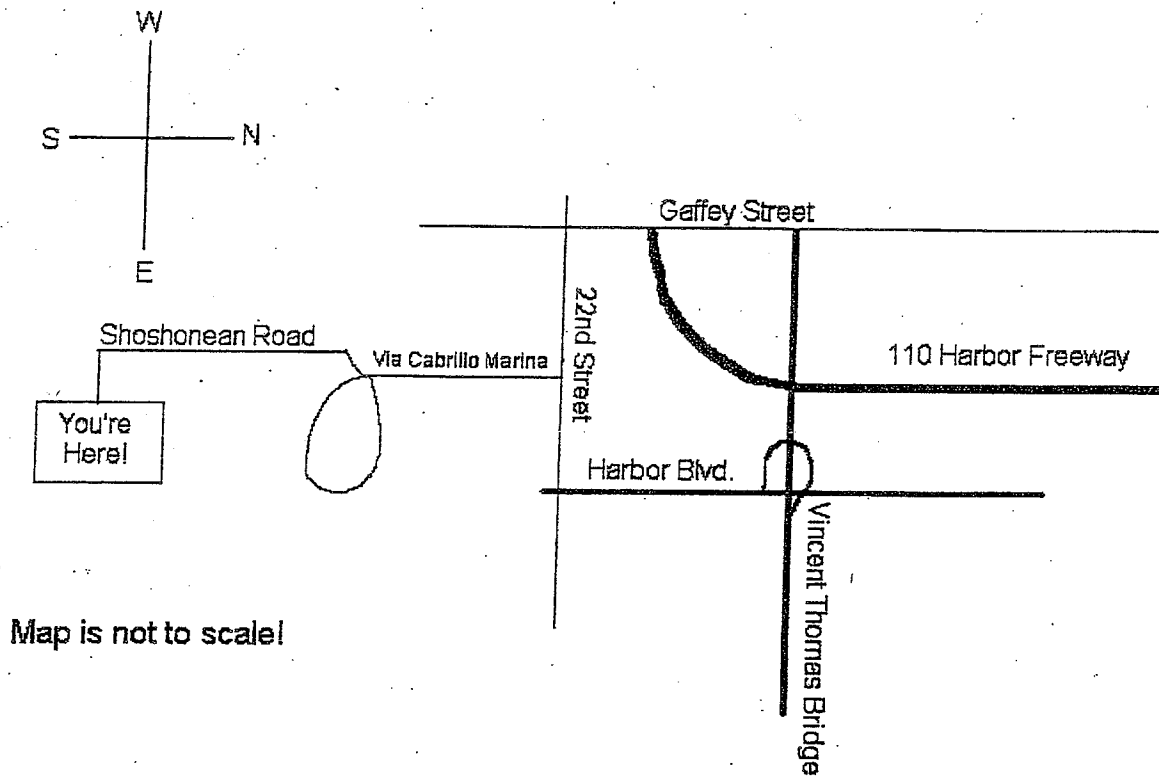

Cabrillo Beach Youth Waterfront Sports Center Driving Directions

Map is not to scale!

From the 110 Freeway (Harbor Freeway):

- Head south (toward the ocean) on the 110. It will dead-end at a signal. That signal is Gaffey.
- Left at Gaffey (dead end from the 110 Freeway)
- Left on 22nd Street (approx. 3-4 miles)
- Right on Via Cabrillo Marina
- Right on Shoshonean Road. It looks like you are going on a dead-end street but you aren't. Just keep going. You'll see the sign!

From Long Beach:

- Take the Vincent Thomas Bridge towards San Pedro.
- Take the Harbor Boulevard exit.
- Right on Harbor Boulevard.
- Right on 22nd Street.
- Left on Via Cabrillo Marina
- Right on Shoshonean Road. It looks like you are going on a dead-end street but you aren't. Just keep going. You'll see the sign!

3000 Shoshonean Road
San Pedro, CA 90731
(310) 831-1984

Cabrillo Beach Youth Waterfront Sports Center Driving Directions

From the 110 Freeway (Harbor Freeway):

- Head south (toward the ocean) on the 110. It will dead-end at a signal. That signal is Gaffey.
- Left at Gaffey (dead end from the 110 Freeway)
- Left on 22nd Street (approx. 3-4 miles)
- Right on Via Cabrillo Marina
- Right on Shoshonean Road. It looks like you are going on a dead-end street but you aren't. Just keep going. You'll see the sign!